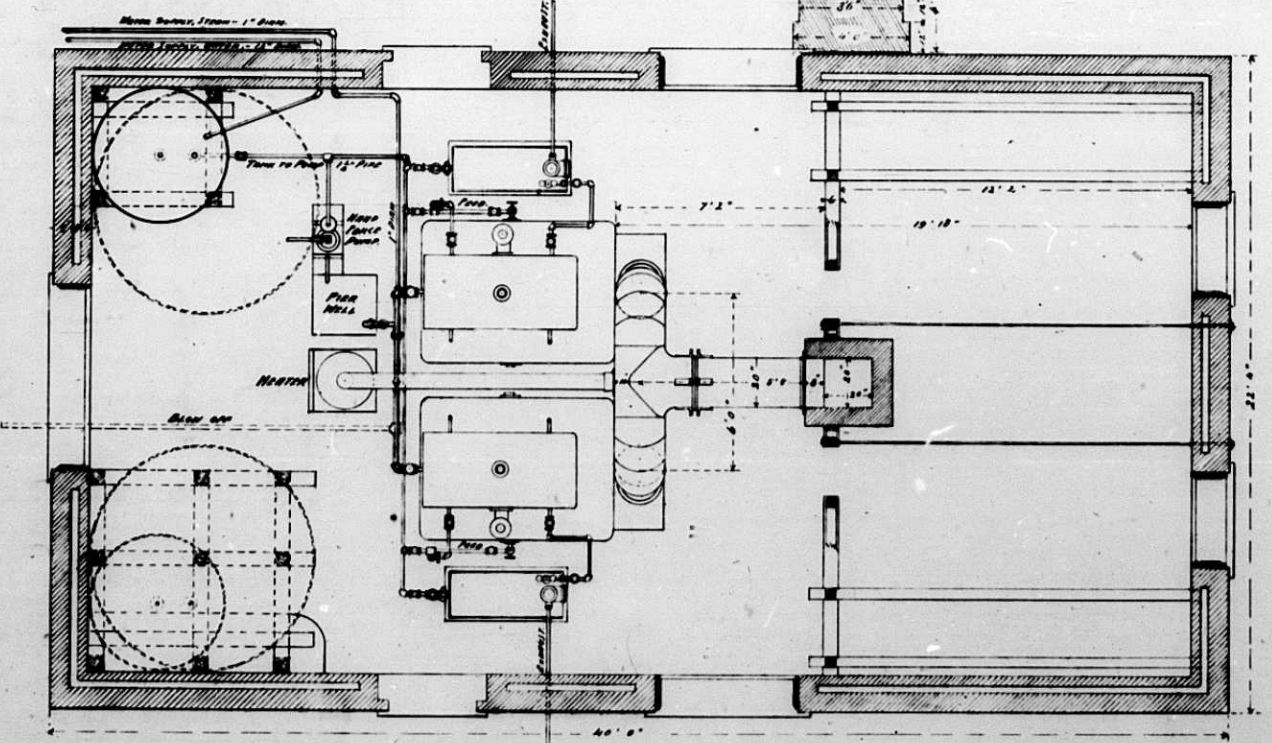

24661-11

**FOG SIGNAL HOUSE**  
 — SHOWING —  
**DETAILED ARRANGEMENT**  
 — OF —  
**BOILERS, ENGINES & PIPING:**

SCALE: 3/16" = 1 FT.

OFFICE OF L. R. ENOMOTO, 11<sup>th</sup> DIST.  
DETROIT, MICH., 16 DEC., 1890.