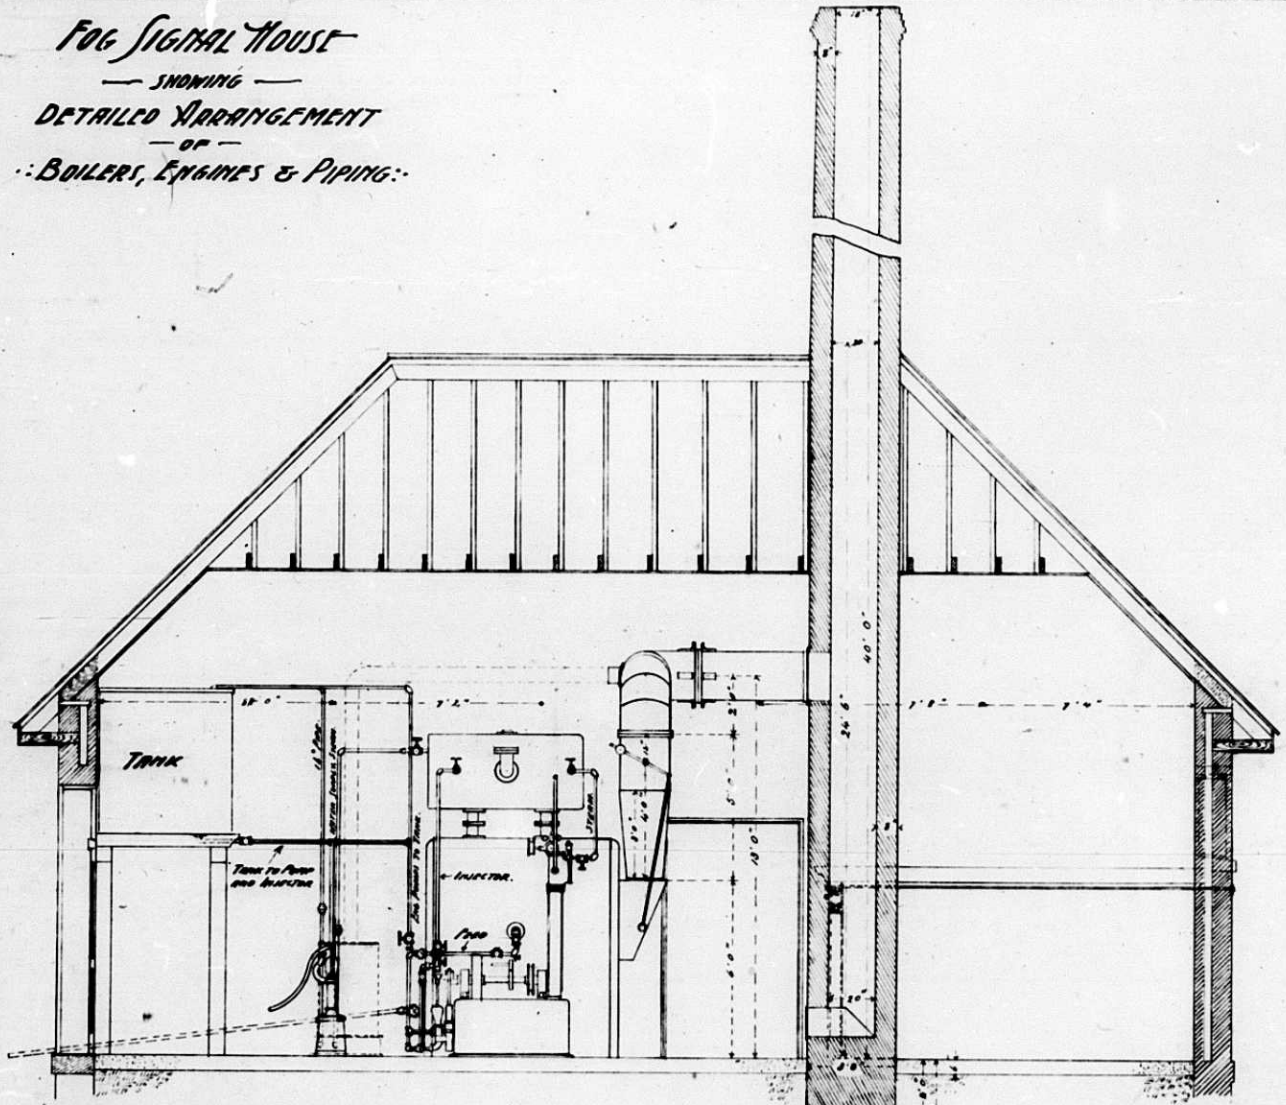

24661-11

**FOG SIGNAL HOUSE**  
 — SHOWING —  
**DETAILED ARRANGEMENT**  
 — OF —  
**BOILERS, ENGINES & PIPING:**

SCALE: 3/16" = 1 FT.

OFFICE OF L. R. ENOMOTO, 11<sup>th</sup> DIST.  
DETROIT, MICH., 16 DEC., 1890.