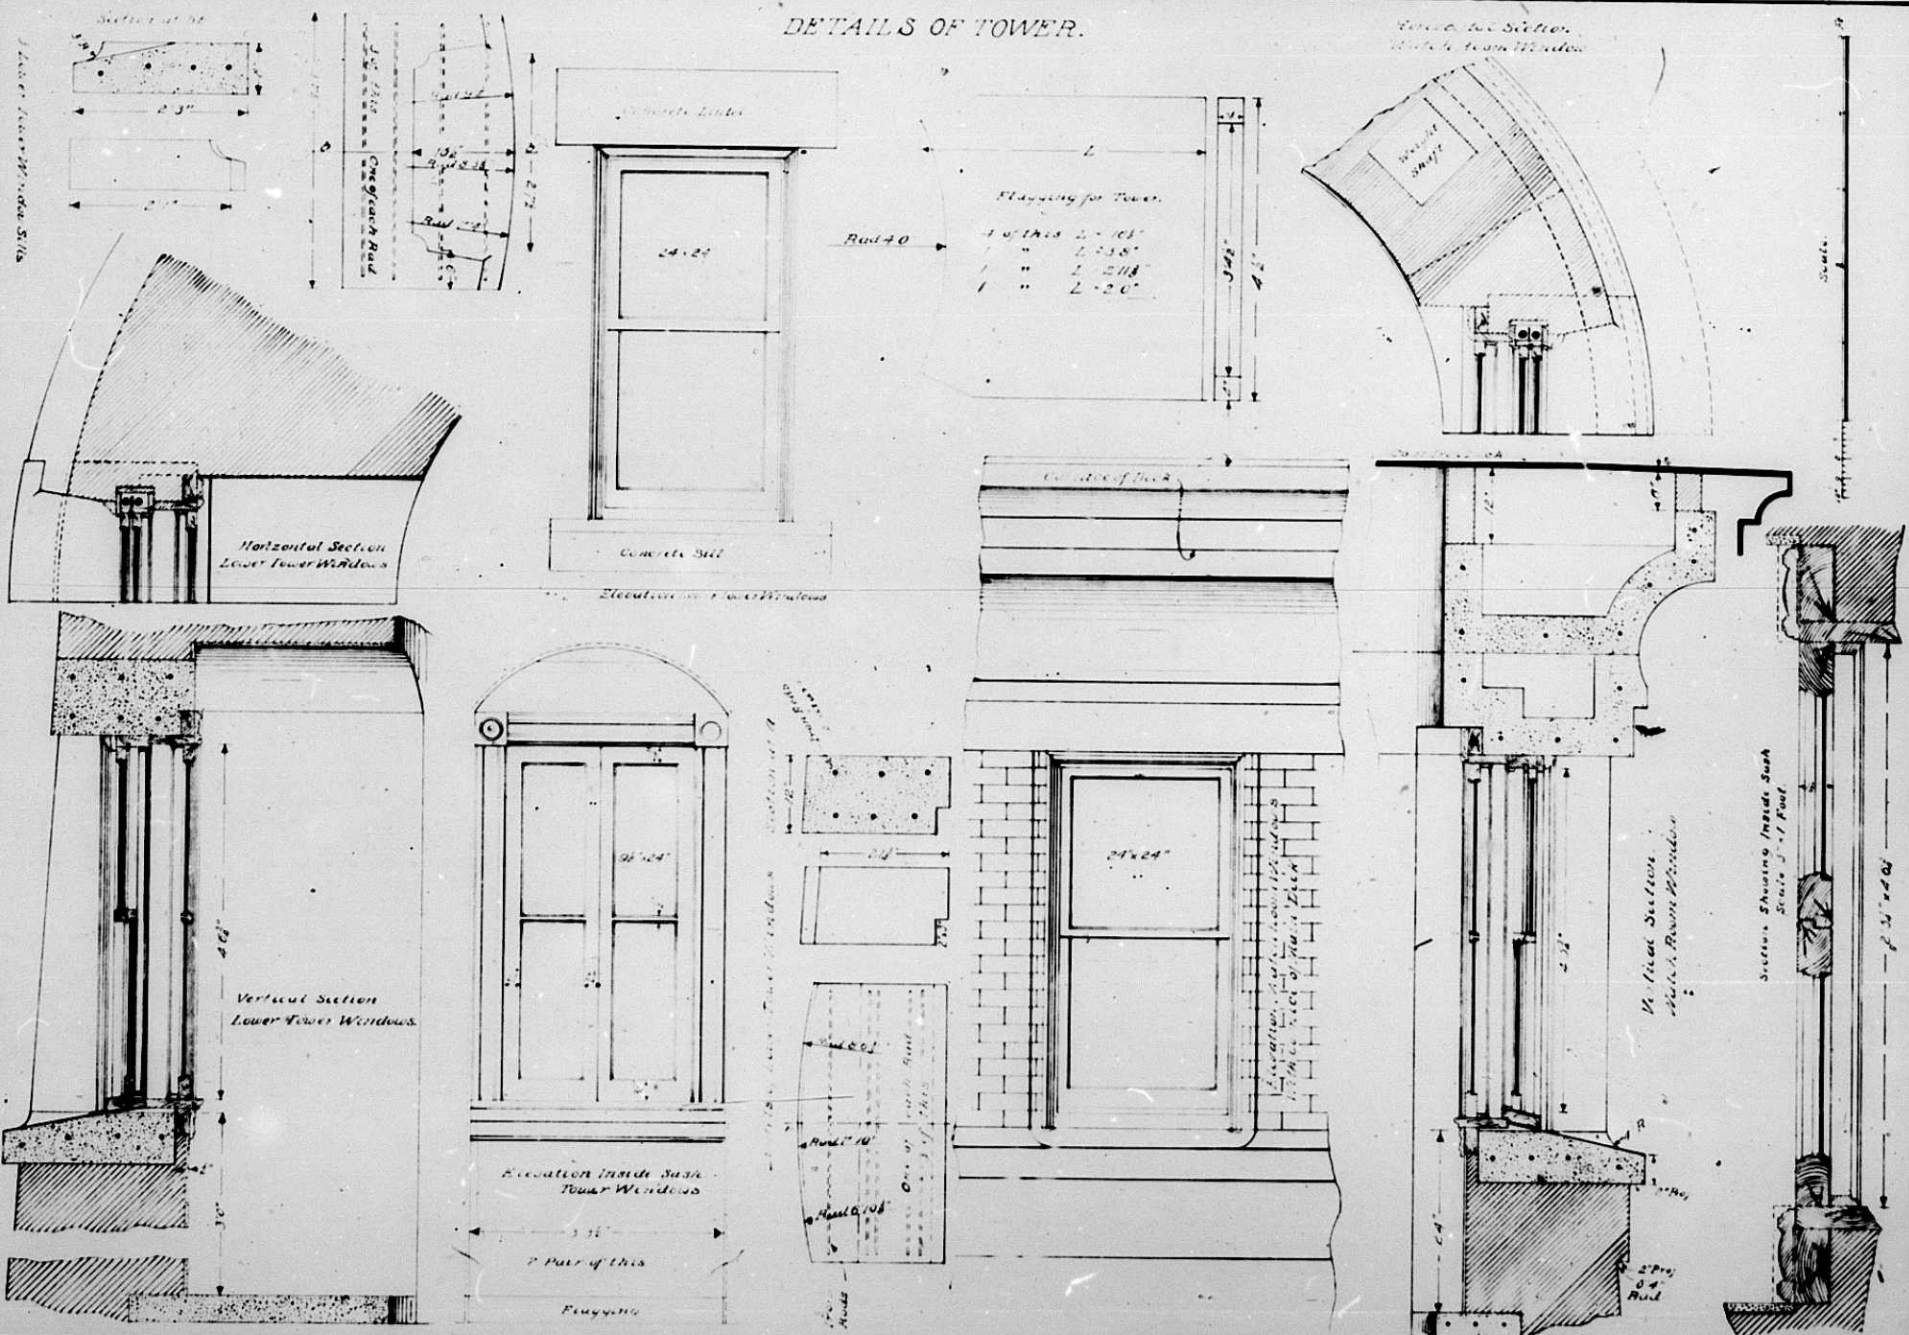

DETAILS OF TOWER.

Labels: Lower Tower Windows Sills

Horizontal Section Lower Tower Windows

Elevation of Tower Windows

Vertical Section Lower Tower Windows

Elevation Inside Sash Tower Windows

Vertical Section Inside Sash Tower Windows

Flaying for Tower

- 1 of this 2'-10"
- 1 " 2'-8"
- 1 " 2'-11"
- 1 " 2'-6"

Labels: 2' 11" x 2' 11" Tower Windows, 2' 11" x 2' 11" Tower Windows, 2' 11" x 2' 11" Tower Windows

Labels: 2' 11" x 2' 11" Tower Windows, 2' 11" x 2' 11" Tower Windows, 2' 11" x 2' 11" Tower Windows

Section Showing Inside Sash Tower Windows

Scale

2' 11" x 2' 11"