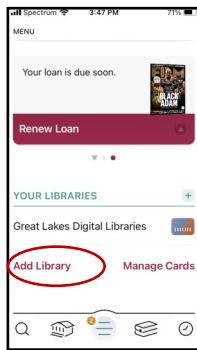

You now have access to even more books!

Great Lakes 
Digital Library collection
 partners with 10 other
 Michigan library consortiums.

Follow these steps to expand your borrowing power:

Step 1: Go to the **Libby** menu at the bottom left of the screen and select **Add Library**

Step 2: Search for a partner library and select it.

Step 3: Go to the **Libby** menu at the bottom of the screen again and select **Sign in With My Card**

Step 4: Scroll to **Partner Libraries** and select your library