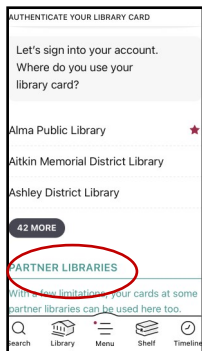

You now have access to even more books!

Great Lakes 
Digital Library collection
 partners with 10 other
 Michigan library consortiums.

Follow these steps to expand your borrowing power:

Step 1: Go to the **Libby** menu at the bottom left of the screen and select **Add Library**

Step 2: Search for a partner library and select it.

Step 3: Go to the **Libby** menu at the bottom of the screen again and select **Sign in With My Card**

Step 4: Scroll to **Partner Libraries** and select your library