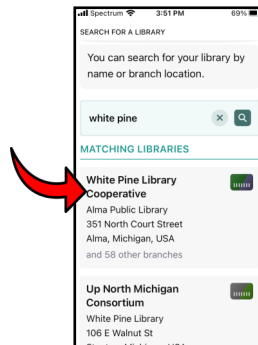

You now have access to even more books!

Great Lakes 
Digital Library collection
 partners with 10 other
 Michigan library consortiums.

Follow these steps to expand your borrowing power:

Step 1: Go to the **Libby** menu at the bottom left of the screen and select **Add Library**

Step 2: Search for a partner library and select it.

Step 3: Go to the **Libby** menu at the bottom of the screen again and select **Sign in With My Card**

Step 4: Scroll to **Partner Libraries** and select your library