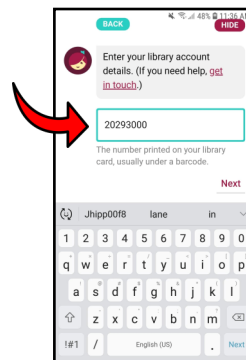

Step 5: Sign in with your barcode and PIN