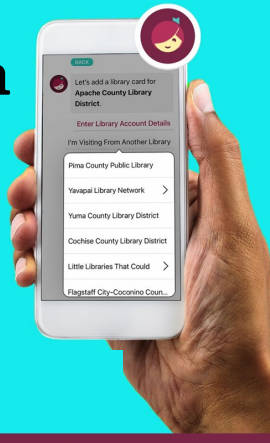

You now have access to even more books!

Great Lakes 
Digital Library collection
 partners with 10 other
 Michigan library consortiums.

Follow these steps to expand your borrowing power:

Step 1: Go to the **Libby** menu at the bottom left of the screen and select **Add Library**

Step 2: Search for a partner library and select it.

Step 3: Go to the **Libby** menu at the bottom of the screen again and select **Sign in With My Card**

Step 4: Scroll to **Partner Libraries** and select your library