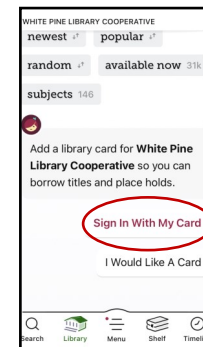

You now have access to even more books!

Great Lakes 
Digital Library collection
 partners with 10 other
 Michigan library consortiums.

Follow these steps to expand your borrowing power:

Step 1: Go to the **Libby** menu at the bottom left of the screen and select **Add Library**

Step 2: Search for a partner library and select it.

Step 3: Go to the **Libby** menu at the bottom of the screen again and select **Sign in With My Card**

Step 4: Scroll to **Partner Libraries** and select your library